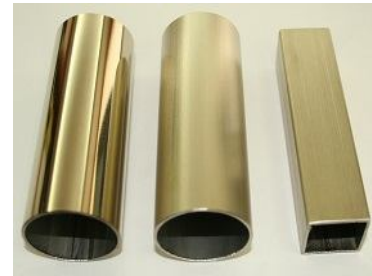

Custom made Handrails for Elevators (AISI 304) ^{1/4p.}

- Surface finishes: Mirror or Hairline
- Ti-colors: Gold / White-Gold / Copper / Bronze / Black / Silver-Grey / Nickel-Silver..
- Sections: Round 1.5" & 2", Oval 62 x 38mm., Rectangular tube or Flat bar (any)
- Optionally treated with Anti-fingerprint coating

Spacers

Endcaps

Tubes

Hairline

Hairline,Ti (Gold)

Mirror, Ti (Gold)

Ti (White-Gold)

Oval Tubes

Round Handrails

Hairline, Ti(Gold) + anti fingerprint coating

Hairline, Ti(Gold)

Hairline, Ti(Silver-Grey) + anti fingerprint coating

Hairline, Ti(Silver-Grey)

Mirror, Ti (Gold)

Hairline, Ti (Nickel-Silver)

Hairline, Ti(Black) + anti fingerprint coating

Oval Handrails 62 x 38mm.

Ti (White-Gold)

Mirror, Ti (Bronze)

Rectangular Handrails