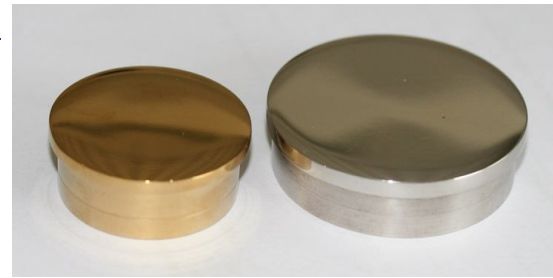

Custom made Handrails for Elevators (AISI 304) ^{1/4p.}

- Surface finishes: Mirror or Hairline
- Ti-colors: Gold / White-Gold / Copper / Bronze / Black / Silver-Grey / Nickel-Silver..
- Sections: Round 1.5" & 2", Oval 62 x 38mm., Rectangular tube or Flat bar (any)
- Optionally treated with Anti-fingerprint coating

Spacers

Endcaps

Tubes

Hairline

Hairline,Ti (Gold)

Mirror, Ti (Gold)

Ti (White-Gold)

Oval Tubes

Round Handrails

Hairline, Ti(Gold) + anti fingerprint coating

Hairline, Ti(Gold)

Hairline, Ti(Silver-Grey) + anti fingerprint coating

Hairline, Ti(Silver-Grey)

Mirror, Ti (Gold)

Hairline, Ti (Nickel-Silver)

Hairline, Ti(Black) + anti fingerprint coating

Oval Handrails 62 x 38mm.

Ti (White-Gold)

Mirror, Ti (Bronze)

Rectangular Handrails