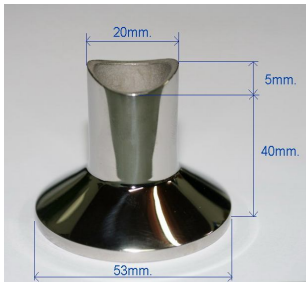

Custom made Handrails for Elevators (AISI 304) ^{1/4p.}

- Surface finishes: Mirror or Hairline
- Ti-colors: Gold / White-Gold / Copper / Bronze / Black / Silver-Grey / Nickel-Silver..
- Sections: Round 1.5" & 2", Oval 62 x 38mm., Rectangular tube or Flat bar (any)
- Optionally treated with Anti-fingerprint coating

Spacers

Endcaps

Tubes

Hairline

Hairline,Ti (Gold)

Mirror, Ti (Gold)

Ti (White-Gold)

Oval Tubes

Hairline, Ti(Black) + anti fingerprint coating

Oval Handrails 62 x 38mm.

Ti (White-Gold)

Mirror, Ti (Bronze)

Rectangular Handrails